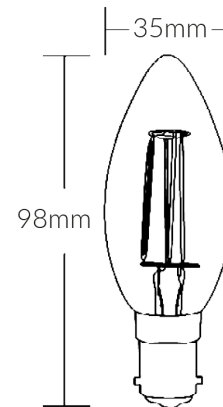

## Specifications

SKU	VBLC-4W-SBC-DIM
Luminaire efficacy	86 lm/W
EAN	9340994405537
Light Colour	Warm White
Wattage	4 W
Lumen output	345 lm
CRI	80
Beam Angle	360 Degrees
Base Type	B15
Width	35 mm
Height	98 mm
Lifespan	35000 Hours
Warranty	2 Years
Dimmable	Dimmable
Lamp Type	LED
Box Qty	100
Kelvin	2700K

## Dimensional Drawings

*Photometric information available upon request.*