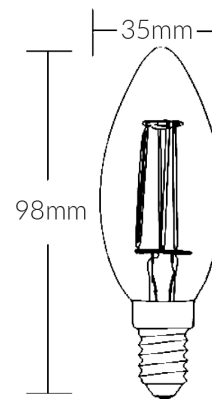

Vibe 4W Warm White Small ES LED Candle Lamp Dimmable

VBLC-4W-SES-DIM

Specifications

SKU	VBLC-4W-SES-DIM
Luminaire efficacy	86 lm/W
EAN	9340994405520
Light Colour	Warm White
Wattage	4 W
Lumen output	345 lm
CRI	80
Beam Angle	360 Degrees
Base Type	E14
Width	35 mm
Height	98 mm
Lifespan	35000 Hours
Warranty	2 Years
Dimmable	Dimmable
Lamp Type	LED
Box Qty	100
Kelvin	2700K

Dimensional Drawings

Photometric information available upon request.