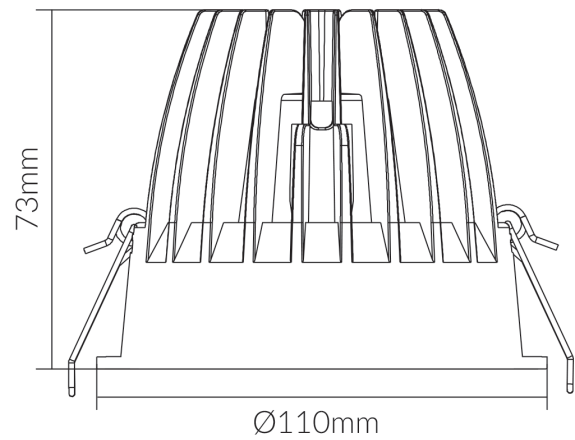

ROUND RECESSED 13W 3000K DOWNLIGHT 50DEG (D)

VBLDL-090-1-3K90

Our 13W 3000K VBLDL-090 Series Retro Recessed Downlights are a fabulous option when replacing older downlights due to their cutout size at 90mm diameter and 110 diameter face. With an Architecturally designed body, they are excellent for use in shopping centres, retail stores and supermarkets. Available in both 4000K and 3000K, both at 1500 lumens, this fitting is Triac-dimmable, IP54 rated for use in and outdoor undercover and is equipped with Citizen LED Chips. Includes a 50,000 hour lifespan and 5 year warranty.

ROUND RECESSED 13W 3000K DOWNLIGHT 50DEG (D)

VBLDL-090-1-3K90

Specifications

SKU	VBLDL-090-1-3K90
Luminaire efficacy	115 lm/W
EAN	9340994023144
Light Colour	Warm White
Wattage	13 W
Lumen output	1500 lm
IP rating	54
CRI	90
Beam Angle	36 Degrees
Trim colour	White
Cut out	90 mm
Diameter	110 mm
Lifespan	50000 Hours
Warranty	5 Years
Output current	350 mA
Constant current/voltage	Constant Current
Mounting type	Recessed
LED source	Citizen
Material	Die-Cast Aluminium Body
Lamp Type	LED
Input voltage	240 Volt AC 50HZ
Wiring method	Flex & Plug
Weatherproof	Weatherproof
Working temperature	-20-50°
Kelvin	3000K

Dimensional Drawings

Cut Out: Ø90mm 

Photometric information available upon request.