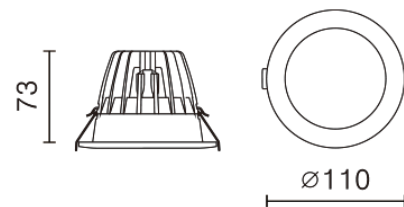

VBLDL-090-1A-4KD

Specifications

SKU	VBLDL-090-1A-4KD
Luminaire efficacy	115 lm/W
EAN	9340994029184
Light Colour	Cool White
Wattage	13 W
Lumen output	1500 lm
IP rating	54
CRI	90
Beam Angle	50 Degrees
Trim colour	White
Cut out	90 mm
Lifespan	50000 Hours
Warranty	5 Years
Dimmable	Dimmable
Constant current/voltage	Constant Current
Mounting type	Recessed
LED source	Citizen
Lamp Type	LED
Dimming	Triac Dimming
Input voltage	220V-240V AC 50HZ
Wiring method	Flex & Plug
Working temperature	-20-50
Kelvin	4000K

Dimensional Drawings

Photometric information available upon request.