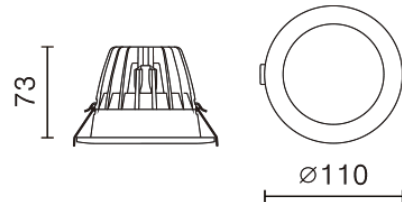

VBLDL-090-1A-4KD

Specifications

SKU	VBLDL-090-1A-4KD
Luminaire efficacy	115 lm/W
EAN	9340994029184
Light Colour	Cool White
Wattage	13 W
Lumen output	1500 lm
IP rating	54
CRI	90
Beam Angle	50 Degrees
Trim colour	White
Cut out	90 mm
Lifespan	50000 Hours
Warranty	5 Years
Dimmable	Dimmable
Constant current/voltage	Constant Current
Mounting type	Recessed
LED source	Citizen
Lamp Type	LED
Dimming	Triac Dimming
Input voltage	220V-240V AC 50HZ
Wiring method	Flex & Plug
Working temperature	-20-50
Kelvin	4000K

Dimensional Drawings

Photometric information available upon request.