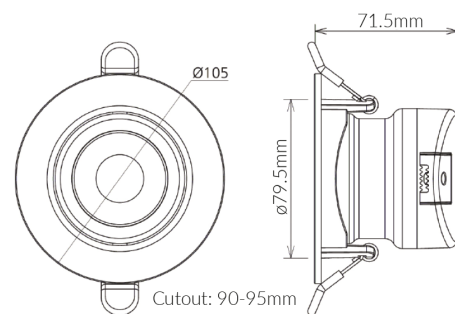

Specifications

SKU	VBLDL-133-1-30
Luminaire efficacy	89 lm/W
EAN	9340994017099
Light Colour	Warm White
Wattage	10 W
Lumen output	890 lm
IP rating	20
CRI	80
Beam Angle	60 Degrees
Trim colour	White
Cut out	90-95 mm
Diameter	105 mm
Width	72 mm
Lifespan	40000 Hours
Warranty	3 Years
Dimmable	Dimmable
Mounting type	Recessed
LED source	Epistar
Material	Thermal Plastic
Lamp Type	LED
Dimming	Triac Dimming
Input voltage	220V-265V AC 50hz
Wiring method	Flex & Plug
Weatherproof	Indoor Use Only
Working temperature	-20°C ~ 45°C
Kelvin	3000K

Dimensional Drawings

Photometric information available upon request.