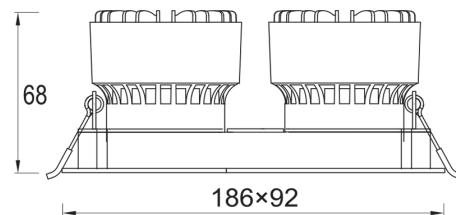

TWIN SQ TRIM FOR VBLDL-134 WHT TILT 175X82 (D)

VBLDL-134-1-G

IP20

Specifications

SKU	VBLDL-134-1-G
EAN	9340994017877
IP rating	20
Trim colour	White
Cut out	175x85 mm
Length	186 mm
Width	92 mm
Warranty	3 Years
Weatherproof	Indoor Use Only

Photometric information available upon request.

Dimensional Drawings

175x85