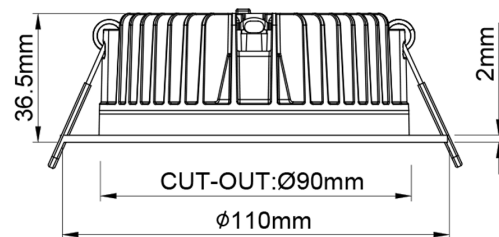

157 CCT Downlight

VBLDL-157-1-CCT

Switchable to a range of 4 colour temperatures. Includes a 1.2m Aus flex & plug. Provides a 50,000 hour lifespan and a 3 year warranty.

Features & Benefits

- Change the Colour temperature with the flick of a switch - CCT can be switched by the slide button on the back of the fitting
- IP44 rated suitable for wet areas
- IC-4 (IC-F) rated
- Brushed Chrome or Black "Screw" trims available
- Comes with 1.2m Aus flex & plug
- Mounting type: Recessed
- 50,000 hour lifespan
- 3 year warranty

Specifications

SKU	VBLDL-157-1-CCT
Luminaire efficacy	98 lm/W
EAN	9340994020525
Light Colour	CCT
Wattage	8 W
Lumen output	800 lm
IP rating	44
CRI	80
Beam Angle	100 Degrees
Trim colour	White
Cut out	90 mm
Diameter	110 mm
Lifespan	50000 Hours
Warranty	3 Years
Dimmable	Dimmable
Mounting type	Recessed
LED source	SMD
Lamp Type	LED
Dimming	Triac Dimming
Input voltage	220V-240V AC 50HZ
Diffuser	Frosted
Wiring method	Flex & Plug
Weatherproof	Indoor Use Only
Box Qty	24

Dimensional Drawings

Photometric information available upon request.