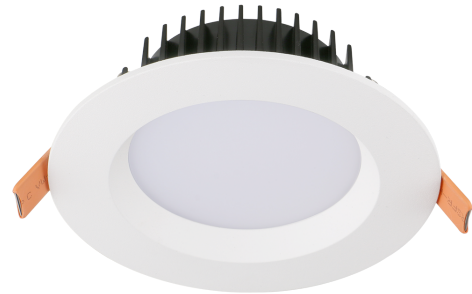

## VBLDL-1583-1-CCT

IP54

Enhance any space with these stylish, colour-switchable downlights, offering seamless lighting solutions for both residential and commercial settings. With easy installation, simply choose your desired colour temperature using the pre-set switch on the back before installation. Available in sleek white, black, or satin chrome trims, these modern downlights are ideal for a variety of applications, including reception areas, hotels, shops, and more. A versatile and reliable lighting choice for any environment.

### Features & Benefits

- 3CCT Switchable - 3000K/4000K/5000K
- CRI 80+
- 40,000 hour lifespan
- 5 year warranty

## Specifications

<b>SKU</b>	VBLDL-1583-1-CCT
<b>Light Colour</b>	3CCT
<b>Wattage</b>	15 W
<b>Lumen output</b>	1000-1200 lm
<b>IP rating</b>	54
<b>CRI</b>	80+
<b>Beam Angle</b>	100° Degrees
<b>Trim colour</b>	White
<b>Cut out</b>	90-120mm mm
<b>Diameter</b>	125mm mm
<b>Height</b>	48.7mm mm
<b>Lifespan</b>	40,000 Hours
<b>Warranty</b>	5 Years
<b>Input voltage</b>	200 - 240V AC
<b>Weatherproof</b>	Indoor Use Only
<b>Kelvin</b>	3000K/4000K/5000K

## Dimensional Drawings

Cut-out: Ø90mm-120mm

*Photometric information available upon request.*