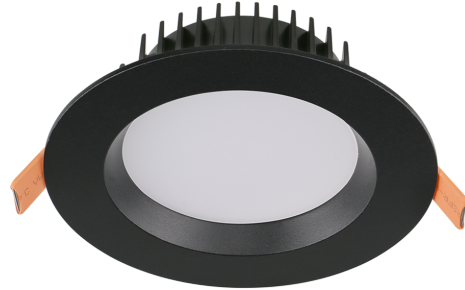

VBLDL-1583-4-CCT

IP54

Enhance any space with these stylish, colour-switchable downlights, offering seamless lighting solutions for both residential and commercial settings. With easy installation, simply choose your desired colour temperature using the pre-set switch on the back before installation. Available in sleek white, black, or satin chrome trims, these modern downlights are ideal for a variety of applications, including reception areas, hotels, shops, and more. A versatile and reliable lighting choice for any environment.

Features & Benefits

- 3CCT Switchable - 3000K/4000K/5000K
- CRI 80+
- 40,000 hour lifespan
- 5 year warranty

Specifications

SKU	VBLDL-1583-4-CCT
Light Colour	3CCT
Wattage	15 W
Lumen output	1000-1200 lm
IP rating	54
CRI	80+
Beam Angle	100° Degrees
Trim colour	Black
Cut out	90-120mm mm
Diameter	125mm mm
Height	48.7mm mm
Lifespan	40,000 Hours
Warranty	5 Years
Input voltage	200 - 240V AC
Weatherproof	Indoor Use Only
Kelvin	3000K/4000K/5000K

Dimensional Drawings

Cut-out: Ø90mm-120mm

Photometric information available upon request.