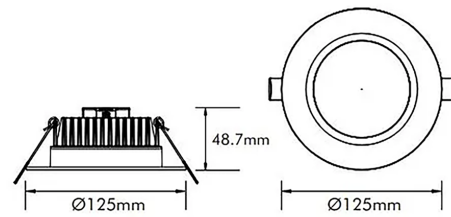

Features & Benefits

- 3CCT Switchable - 3000K/4000K/5000K
- CRI 80+
- 40,000 hour lifespan
- 5 year warranty

Specifications

SKU	VBLDL-1583-4-CCT
Light Colour	3CCT
Wattage	15 W
Lumen output	1000-1200 lm
IP rating	54
CRI	80+
Beam Angle	100° Degrees
Trim colour	Black
Cut out	90-120mm mm
Diameter	125mm mm
Height	48.7mm mm
Lifespan	40,000 Hours
Warranty	5 Years
Input voltage	200 - 240V AC
Weatherproof	Indoor Use Only
Kelvin	3000K/4000K/5000K

Dimensional Drawings

Cut-out: Ø90mm-120mm

Photometric information available upon request.