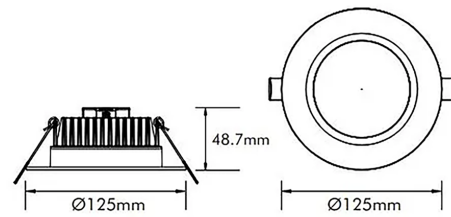

Features & Benefits

- 3CCT Switchable - 3000K/4000K/5000K
- CRI 80+
- 40,000 hour lifespan
- 5 year warranty

Specifications

SKU	VBLDL-1583-SCH-CCT
Light Colour	3CCT
Wattage	15 W
Lumen output	1000-1200 lm
IP rating	54
CRI	80+
Beam Angle	100° Degrees
Trim colour	Satin Chrome
Cut out	90-120mm mm
Diameter	125mm mm
Height	48.7mm mm
Lifespan	40,000 Hours
Warranty	5 Years
Input voltage	200 - 240V AC
Weatherproof	Indoor Use Only
Kelvin	3000K/4000K/5000K

Dimensional Drawings

Cut-out: Ø90mm-120mm

Photometric information available upon request.