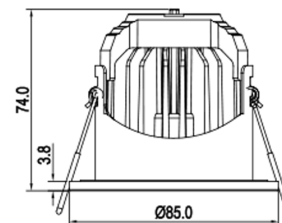

Specifications

SKU	VBLDL-167-1-CCT
Luminaire efficacy	70 lm/W
EAN	9340994020891
Light Colour	CCT
Wattage	10 W
Lumen output	700 lm
IP rating	65
CRI	80
Beam Angle	60 Degrees
Trim colour	White
Cut out	70 mm
Diameter	85 mm
Lifespan	50000 Hours
Warranty	3 Years
Dimmable	Dimmable
Mounting type	Recessed
Material	Aluminium
Accessories	Available in White, Black and Brushed Chrome trim
Lamp Type	LED
Dimming	Triac Dimming
Input voltage	220V-240V AC 50HZ
Wiring method	Flex & Plug
Weatherproof	Weatherproof
Working temperature	-20°C~ 45°C
Box Qty	30

Dimensional Drawings

Photometric information available upon request.