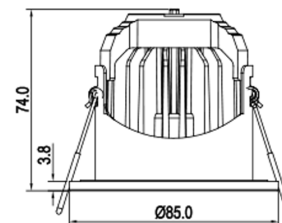

### Specifications

<b>SKU</b>	VBLDL-167-1-WIZ
<b>Luminaire efficacy</b>	70 lm/W
<b>EAN</b>	9340994021232
<b>Light Colour</b>	CCT
<b>Wattage</b>	10 W
<b>Lumen output</b>	700 lm
<b>IP rating</b>	65
<b>CRI</b>	80
<b>Beam Angle</b>	60 Degrees
<b>Trim colour</b>	White
<b>Cut out</b>	70 mm
<b>Diameter</b>	85 mm
<b>Lifespan</b>	50000 Hours
<b>Warranty</b>	3 Years
<b>Dimmable</b>	Dimmable
<b>Constant current/voltage</b>	Constant Current
<b>Mounting type</b>	Recessed
<b>Accessories</b>	Also available in Black or Brushed Chrome trim.
<b>Lamp Type</b>	LED
<b>Dimming</b>	Triac Dimming
<b>Input voltage</b>	100V - 240V AC
<b>Wiring method</b>	Flex & Plug
<b>Weatherproof</b>	Weatherproof
<b>Working temperature</b>	-20°C ~ 45°C
<b>Box Qty</b>	30

### Dimensional Drawings

Photometric information available upon request.