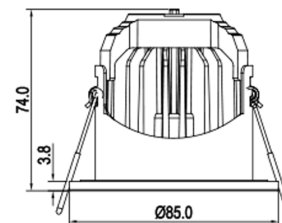

## Specifications

<b>SKU</b>	VBLDL-167-1-WIZ
<b>Luminaire efficacy</b>	70 lm/W
<b>EAN</b>	9340994021232
<b>Light Colour</b>	CCT
<b>Wattage</b>	10 W
<b>Lumen output</b>	700 lm
<b>IP rating</b>	65
<b>CRI</b>	80
<b>Beam Angle</b>	60 Degrees
<b>Trim colour</b>	White
<b>Cut out</b>	70 mm
<b>Diameter</b>	85 mm
<b>Lifespan</b>	50000 Hours
<b>Warranty</b>	3 Years
<b>Dimmable</b>	Dimmable
<b>Constant current/voltage</b>	Constant Current
<b>Mounting type</b>	Recessed
<b>Accessories</b>	Also available in Black or Brushed Chrome trim.
<b>Lamp Type</b>	LED
<b>Dimming</b>	Triac Dimming
<b>Input voltage</b>	100V - 240V AC
<b>Wiring method</b>	Flex & Plug
<b>Weatherproof</b>	Weatherproof
<b>Working temperature</b>	-20°C ~ 45°C
<b>Box Qty</b>	30

## Dimensional Drawings

Photometric information available upon request.