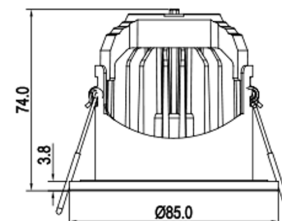

Specifications

| | |
|---------------------------------|---|
| SKU | VBLDL-167-1-WIZ |
| Luminaire efficacy | 70 lm/W |
| EAN | 9340994021232 |
| Light Colour | CCT |
| Wattage | 10 W |
| Lumen output | 700 lm |
| IP rating | 65 |
| CRI | 80 |
| Beam Angle | 60 Degrees |
| Trim colour | White |
| Cut out | 70 mm |
| Diameter | 85 mm |
| Lifespan | 50000 Hours |
| Warranty | 3 Years |
| Dimmable | Dimmable |
| Constant current/voltage | Constant Current |
| Mounting type | Recessed |
| Accessories | Also available in Black or Brushed Chrome trim. |
| Lamp Type | LED |
| Dimming | Triac Dimming |
| Input voltage | 100V - 240V AC |
| Wiring method | Flex & Plug |
| Weatherproof | Weatherproof |
| Working temperature | -20°C ~ 45°C |
| Box Qty | 30 |

Dimensional Drawings

Photometric information available upon request.