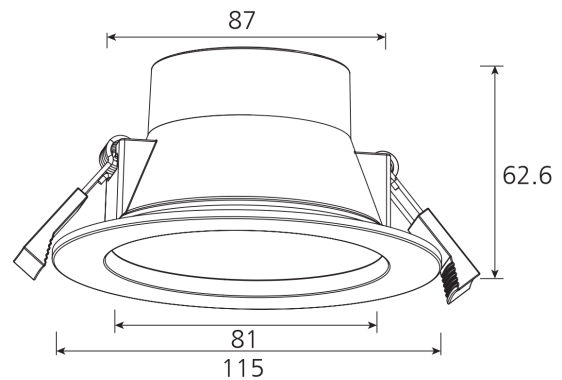

Vibe Dim 10W White Trim Downlight CCT

Product Specifications

SKU	VBLDL-184-1-CCT
Luminaire efficacy	87 lm/W
Product Series	VBLDL-184-SERIES
EAN	9340994020822
Light Colour	CCT:3000K/4000K/5700K
Wattage	10 W
Lumen output	870 lm
IP rating	40
Beam Angle	120 Degrees
Trim colour	White
Cut out	90mm mm
Lifespan	40000 Hours
Warranty	3 Years
Mounting type	Recessed
Dimming	Triac Dimming
Input voltage	220V-240V AC 50HZ
Wiring method	Flex & Plug
Working temperature	-20° ~ 45°C
Box Qty	30

Dimensional Drawings

Photometric information available upon request.