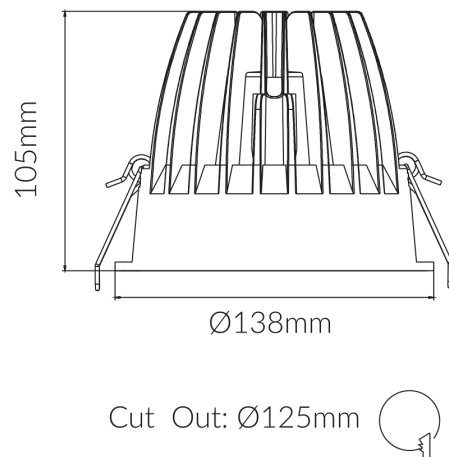

Features & Benefits

- 18W
- Cool White - 4000K
- Baffled design ideal for applications requiring low glare
- 50,000hrs
- 5 year warranty

18W SILVER BAFFLE DOWNLIGHT

VBLDL-190-1-4KD90

Specifications

SKU	VBLDL-190-1-4KD90
Luminaire efficacy	143 lm/W
EAN	9340994024363
Light Colour	Cool White
Wattage	18 W
Lumen output	2575 lm
IP rating	54
CRI	90
Beam Angle	36 Degrees
Trim colour	White
Cut out	125 mm
Diameter	138 mm
Lifespan	50000 Hours
Warranty	5 Years
Dimmable	Dimmable
Constant current/voltage	Constant Current
Mounting type	Recessed
LED source	Citizen
Material	aluminum
Lamp Type	LED
Dimming	Triac Dimming
Input voltage	220V-240V AC 50HZ
Wiring method	Flex & Plug
Working temperature	-20°C ~ 50°C
Depth	105
Kelvin	4000K

Dimensional Drawings

Photometric information available upon request.