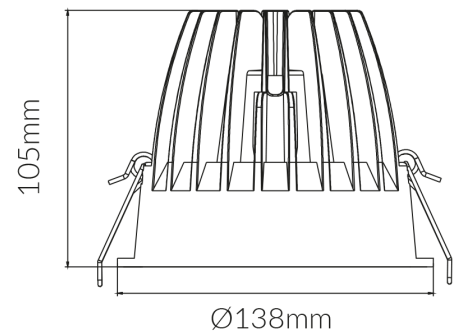

## VBLDL-190-1A-4KD90

### Specifications

SKU	VBLDL-190-1A-4KD90
Wattage	18 W
Lamp Type	LED

Photometric information available upon request.

### Dimensional Drawings

Cut Out: Ø125mm