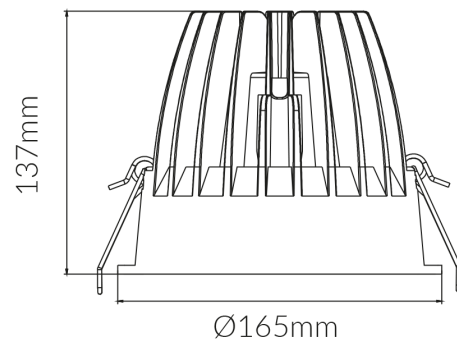

#### Specifications

|                          |                         |
|--------------------------|-------------------------|
| SKU                      | VBLDL-195-1-3K          |
| Luminaire efficacy       | 113 lm/W                |
| EAN                      | 9340994018546           |
| Wattage                  | 38 W                    |
| Lumen output             | 4200 lm                 |
| IP rating                | 54                      |
| CRI                      | 80                      |
| Beam Angle               | 40 Degrees              |
| Trim colour              | White                   |
| Cut out                  | 150 mm                  |
| Diameter                 | 165 mm                  |
| Height                   | 137 mm                  |
| Lifespan                 | 50000 Hours             |
| Warranty                 | 5 Years                 |
| Dimmable                 | Non-Dimmable            |
| Output current           | 900 mA                  |
| Constant current/voltage | Constant Current        |
| Mounting type            | Recessed                |
| LED source               | Citizen                 |
| Lamp Type                | LED                     |
| Input voltage            | 220V-240V AC 50HZ       |
| Diffuser                 | Clear                   |
| Wiring method            | Flex & Plug or Hardwire |
| Weatherproof             | Weatherproof            |
| Working temperature      | -30°C ~ 50°C            |
| Box Qty                  | 1                       |

#### Dimensional Drawings

Cut Out: Ø150mm

Photometric information available upon request.