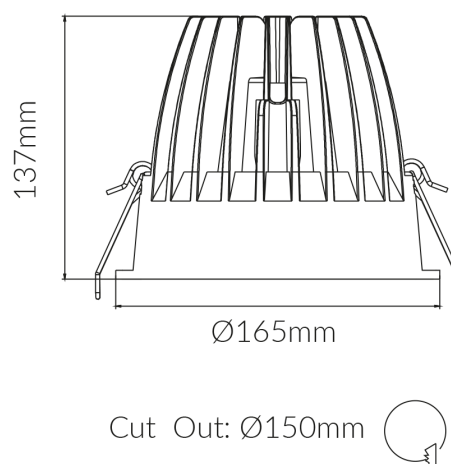

Retro 4000

VBLDL-195-1-3K90

These 37W White Retro 4000 LED Recessed Downlights have a wide diameter of 165mm and cut out of 150mm making them a great options when replacing older downlights with a wide cutout. With a 40° beam angle and an IP54 rating, they are suitable for indoor and outdoor application. Multiple accessories available for adaption if/where required, including: Black Trim, and 20° and 70° Reflectors. Available in non-dimmable 3000K (4200lumens) 4000K (4500 lumens), however Dali dimmable is available upon request. Includes 50,000 hour lifespan and 5 year warranty.

Specifications

SKU	VBLDL-195-1-3K90
Luminaire efficacy	113.51 lm/W
EAN	9340994018577
Light Colour	Warm White
Wattage	37 W
Lumen output	4200 lm
IP rating	54
CRI	90
Beam Angle	40 Degrees
Trim colour	White
Cut out	150 mm
Diameter	165 mm
Lifespan	50000 Hours
Warranty	5 Years
Dimmable	Non-Dimmable
Mounting type	Recessed
LED source	Citizen
Material	Aluminium
Accessories	Chrome reflector and black trim available
Lamp Type	LED
Input voltage	220V-240V AC 50HZ
Diffuser	Clear
Wiring method	Flex & Plug or Hardwire
Weatherproof	Weatherproof
Working temperature	-30°C ~ 50°C
Kelvin	3000K

Dimensional Drawings

Photometric information available upon request.