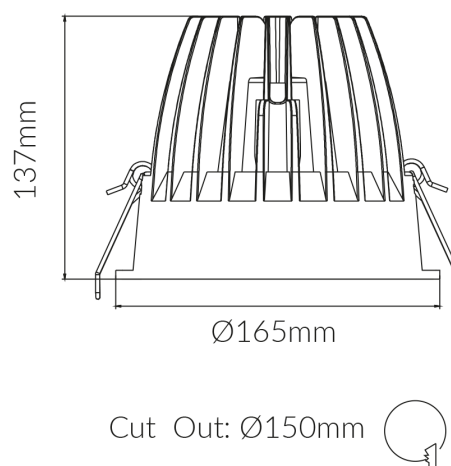

Retro 4000

VBLDL-195-1-4K90

These 37W White Retro 4000 LED Recessed Downlights have a wide diameter of 165mm and cut out of 150mm making them a great options when replacing older downlights with a wide cutout. With a 40° beam angle and an IP54 rating, they are suitable for indoor and outdoor application. Multiple accessories available for adaption if/where required, including: Black Trim, and 20° and 70° Reflectors. Available in non-dimmable 3000K (4200lumens) 4000K (4500 lumens), however Dali dimmable is available upon request. Includes 50,000 hour lifespan and 5 year warranty.

Specifications

SKU	VBLDL-195-1-4K90
Luminaire efficacy	121.62 lm/W
EAN	9340994018560
Light Colour	Cool White
Wattage	37 W
Lumen output	4500 lm
IP rating	54
CRI	90
Beam Angle	40 Degrees
Trim colour	White
Cut out	150 mm
Diameter	165 mm
Lifespan	50000 Hours
Warranty	5 Years
Dimmable	Non-Dimmable
Mounting type	Recessed
LED source	Citizen
Material	Aluminium
Lamp Type	LED
Input voltage	220V-240V AC 50HZ
Diffuser	Clear
Wiring method	Flex & Plug or Hardwire
Weatherproof	Weatherproof
Working temperature	-30°C ~ 50°C
Box Qty	1
Kelvin	4000K

Dimensional Drawings

Photometric information available upon request.