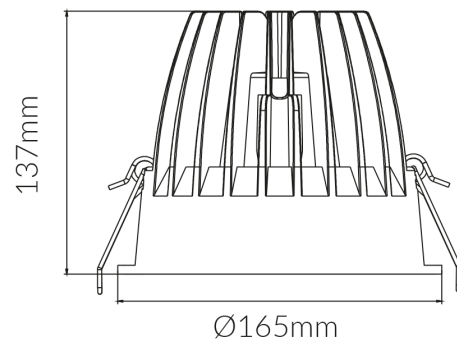

## ROUND RECESSED 38W 3000K SHOPLIGHT 40DEG CRI90 MATT WHITE

### Specifications

SKU	VBLDL-195-1A-3K
Luminaire efficacy	113 lm/W
EAN	9340994026336
Light Colour	Warm White
Wattage	38 W
Lumen output	4200 lm
IP rating	54
CRI	80
Beam Angle	40 Degrees
Trim colour	White
Cut out	150 mm
Diameter	165 mm
Height	137 mm
Lifespan	50000 Hours
Warranty	5 Years
Dimmable	Non-Dimmable
Output current	900 mA
Constant current/voltage	Constant Current
Mounting type	Recessed
LED source	Citizen
Lamp Type	LED
Input voltage	220V-240V AC 50HZ
Diffuser	Clear
Wiring method	Flex & Plug or Hardwire
Weatherproof	Weatherproof
Working temperature	-30°C ~ 50°C
Box Qty	1
Kelvin	3000K

### Dimensional Drawings

Cut Out: Ø150mm

*Photometric information available upon request.*