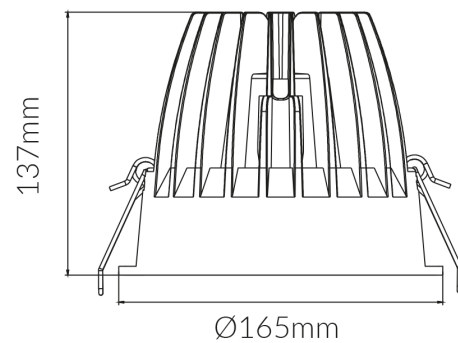

## ROUND RECESSED 38W 3000K SHOPLIGHT 40DEG CRI90 MATT WHITE

**VBLDL-195-1A-3K**

### Specifications

SKU	VBLDL-195-1A-3K
Luminaire efficacy	113 lm/W
EAN	9340994026336
Light Colour	Warm White
Wattage	38 W
Lumen output	4200 lm
IP rating	54
CRI	80
Beam Angle	40 Degrees
Trim colour	White
Cut out	150 mm
Diameter	165 mm
Height	137 mm
Lifespan	50000 Hours
Warranty	5 Years
Dimmable	Non-Dimmable
Output current	900 mA
Constant current/voltage	Constant Current
Mounting type	Recessed
LED source	Citizen
Lamp Type	LED
Input voltage	220V-240V AC 50HZ
Diffuser	Clear
Wiring method	Flex & Plug or Hardwire
Weatherproof	Weatherproof
Working temperature	-30°C ~ 50°C
Box Qty	1
Kelvin	3000K

### Dimensional Drawings

Cut Out: Ø150mm 

Photometric information available upon request.