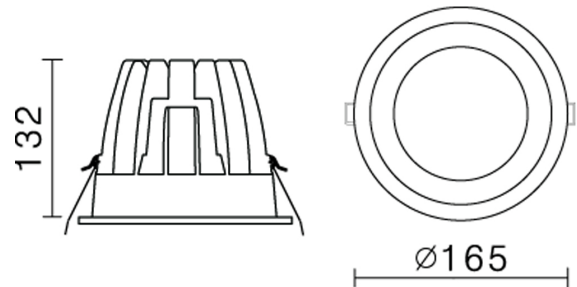

37W LED RECESSED DOWNLIGHT/SHOPLIGHT — 4000K/ CRI 90/ 40D

VBLDL-195-1A-4K90

IP54

Illuminate your shop with our 37W LED Recessed Downlight. Designed with a robust die-cast aluminum body and powered by CITIZEN LED chips, these lights combine style and durability. They are environmentally friendly, IP54 rated for dust and water resistance, and include an Australian flex and plug for effortless installation. Perfect for enhancing aesthetics and ensuring reliable performance in your shop environment.

37W LED RECESSED DOWNLIGHT/SHOPLIGHT — 4000K/ CRI 90/ 40D

VBLDL-195-1A-4K90

Specifications

SKU	VBLDL-195-1A-4K90
EAN	9340994026084
Light Colour	Cool White
Wattage	37 W
Lumen output	4500 lm
IP rating	54
CRI	90
Trim colour	White
Cut out	150 mm
Diameter	165 mm
Lifespan	50,000 Hours
Kelvin	4000

Dimensional Drawings

Photometric information available upon request.