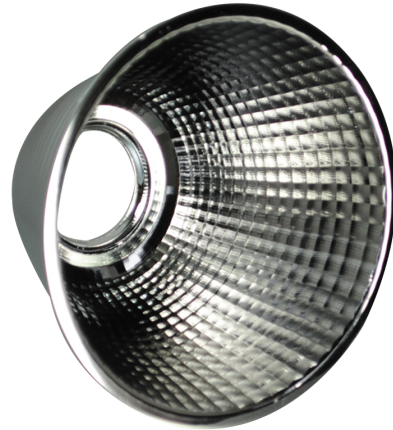

Retro 4000

VBLDL-195REF-20

IP54

Optional 20° reflector for the VBLDL-195 series. Enhances light output of original lamp.

Features & Benefits

Optional 20° reflector for the VBLDL-195 series
IP54 rated, suitable for indoor & outdoor applications
5 year warranty

Specifications

SKU	VBLDL-195REF-20
EAN	9340994014784
IP rating	54
Beam Angle	20 Degrees
Trim colour	Chrome
Weatherproof	Weatherproof

Photometric information available upon request.