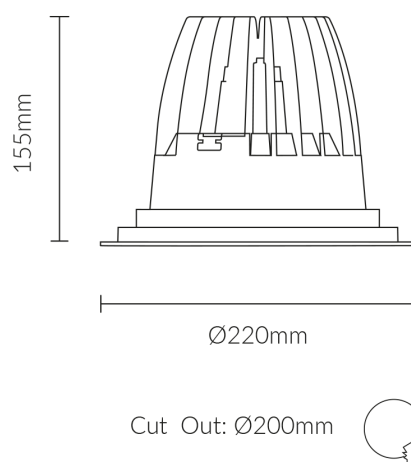

Retro 6000

VBLDL-200-1-4K90

These 52W White Retro 6000 LED Recessed Downlights have a wide diameter of 220mm and cut out of 200mm making them a great options when replacing older downlights with a wide cutout. With a 40° beam angle and an IP54 rating, they are suitable for indoor and outdoor application. Multiple accessories available for adaption if/where required, including: Black Trim, and 20° and 70° Reflectors. Available in 4000K, however 3000K is also available upon request: 3K made to order - 6-8 weeks Air Freight, 10-12 weeks Sea Freight. Includes 50,000 hour lifespan and 5 year warranty.

Specifications

SKU	VBLDL-200-1-4K90
Luminaire efficacy	115.4 lm/W
EAN	9340994408934
Light Colour	Cool White
Wattage	52 W
Lumen output	6000 lm
IP rating	54
CRI	90
Beam Angle	40 Degrees
Trim colour	White
Cut out	200 mm
Diameter	220 mm
Lifespan	50000 Hours
Warranty	5 Years
Dimmable	Non-Dimmable
Mounting type	Recessed
LED source	Citizen
Material	Aluminium
Accessories	Chrome reflector and Black trim available
Lamp Type	LED
Input voltage	100V - 240V AC
Diffuser	Clear
Wiring method	Flex & Plug
Weatherproof	Weatherproof
Working temperature	-20°C ~ 50°C
Kelvin	4000K

Dimensional Drawings

Photometric information available upon request.