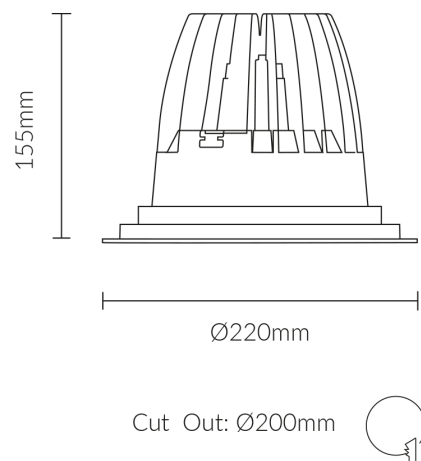

52W ROUND REC 6000LM 40DEG 4K CRI90+ DOWNLIGHT (D)

VBLDL-200-1-4K90

These 52W White Retro 6000 LED Recessed Downlights have a wide diameter of 220mm and cut out of 200mm making them a great options when replacing older downlights with a wide cutout. With a 40° beam angle and an IP54 rating, they are suitable for indoor and outdoor application. Multiple accessories available for adaption if/where required, including: Black Trim, and 20° and 70° Reflectors. Available in 4000K, however 3000K is also available upon request: 3K made to order - 6-8 weeks Air Freight, 10-12 weeks Sea Freight. Includes 50,000 hour lifespan and 5 year warranty.

52W ROUND REC 6000LM 40DEG 4K CRI90+ DOWNLIGHT (D)

VBLDL-200-1-4K90

Specifications

SKU	VBLDL-200-1-4K90
Luminaire efficacy	115.4 lm/W
EAN	9340994408934
Light Colour	Cool White
Wattage	52 W
Lumen output	6000 lm
IP rating	54
CRI	90
Beam Angle	40 Degrees
Trim colour	White
Cut out	200 mm
Diameter	220 mm
Lifespan	50000 Hours
Warranty	5 Years
Dimmable	Non-Dimmable
Mounting type	Recessed
LED source	Citizen
Material	Aluminium
Accessories	Chrome reflector and Black trim available
Lamp Type	LED
Input voltage	100V - 240V AC
Diffuser	Clear
Wiring method	Flex & Plug
Weatherproof	Weatherproof
Working temperature	-20°C ~ 50°C
Kelvin	4000K

Dimensional Drawings

Photometric information available upon request.