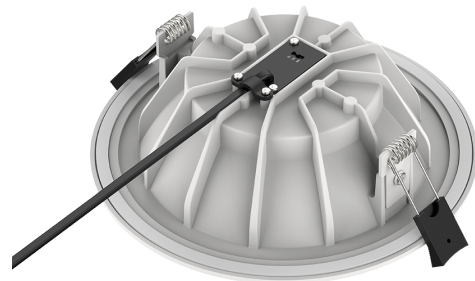

13W 3CCT LED DOWNLIGHT

VBLDL-214-1-CCT

Specifications

SKU	VBLDL-214-1-CCT
Luminaire efficacy	100 lm/W
EAN	9340994031347
Weight	0.3
Light Colour	3CCT
Wattage	13 W
Lumen output	1117, 1266 lm
IP rating	44
CRI	80
Beam Angle	90 Degrees
Trim colour	White
Cut out	120-140 mm
Diameter	152 mm
Height	48 mm
Lifespan	50000 Hours
Warranty	3 Years
Dimmable	Dimmable
Output current	350 mA
Constant current/voltage	Constant Current
Shatterproof	Shatterproof
Mounting type	Recessed
LED source	SMD
Material	Aluminum
Lamp Type	LED
Dimming	Triac-Dimming
Input voltage	200---240V-AC
Diffuser	Opal
Wiring method	Flex & Plug or Hardwire
Weatherproof	Weatherproof

Dimensional Drawings

Box Qty	24
Pallet Qty	864
Kelvin	3000K/4000K/5700K

Photometric information available upon request.