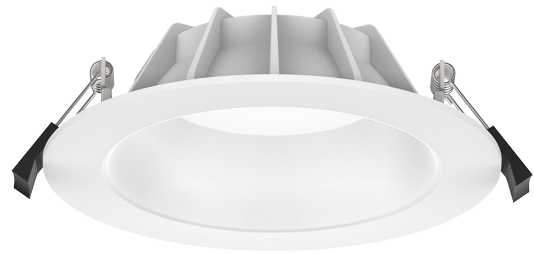

20W 3CCT LED DOWNLIGHT

VBLDL-215-1-CCT

Specifications

SKU	VBLDL-215-1-CCT
Luminaire efficacy	100 lm/W
EAN	9340994031361
Weight	0.4
Light Colour	3CCT
Wattage	20 W
Lumen output	1672, 1925, 1863 lm
IP rating	44
CRI	80
Beam Angle	90 Degrees
Trim colour	White
Cut out	145-160 mm
Diameter	175 mm
Height	52 mm
Lifespan	50000 Hours
Warranty	3 Years
Dimmable	Dimmable
Output current	500 mA
Constant current/voltage	Constant Current
Shatterproof	Shatterproof
Mounting type	Recessed
LED source	SMD
Material	Aluminum
Lamp Type	LED
Dimming	Triac-Dimming
Input voltage	200---240V-AC
Diffuser	Opal
Wiring method	Flex & Plug
Weatherproof	Weatherproof

Dimensional Drawings

Box Qty	12
Pallet Qty	576
Kelvin	3000K/4000K/5700K

Photometric information available upon request.