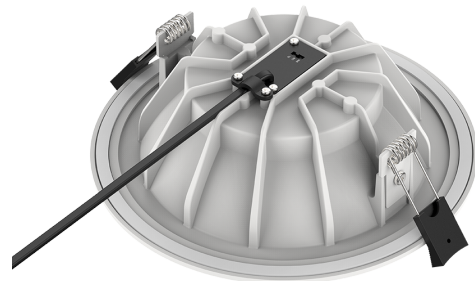

25W 3CCT LED DOWNLIGHT

VBLDL-217-1-CCT

Specifications

SKU	VBLDL-217-1-CCT
Luminaire efficacy	100 lm/W
EAN	9340994031330
Weight	0.5
Light Colour	3CCT
Wattage	25 W
Lumen output	2282, 2594, 2506 lm
IP rating	44
CRI	80
Beam Angle	90 Degrees
Trim colour	White
Cut out	175-190 mm
Diameter	203 mm
Height	56 mm
Lifespan	50000 Hours
Warranty	3 Years
Dimmable	Dimmable
Output current	600 mA
Constant current/voltage	Constant Current
Shatterproof	Shatterproof
Mounting type	Recessed
LED source	SMD
Material	Aluminum
Lamp Type	LED
Dimming	Triac-Dimming
Input voltage	200---240V-AC
Diffuser	Opal
Wiring method	Flex & Plug or Hardwire
Weatherproof	Weatherproof

Dimensional Drawings

Box Qty	12
Pallet Qty	384
Kelvin	3000K/4000K/5700K

Photometric information available upon request.