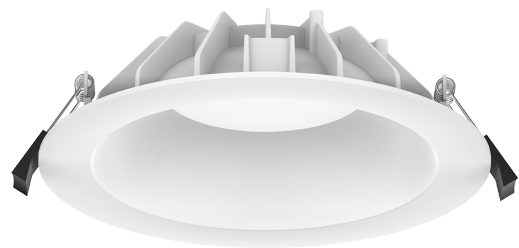

25W 3CCT LED DOWNLIGHT

VBLDL-217-1-CCT

Specifications

SKU	VBLDL-217-1-CCT
Luminaire efficacy	100 lm/W
EAN	9340994031330
Weight	0.5
Light Colour	3CCT
Wattage	25 W
Lumen output	2282, 2594, 2506 lm
IP rating	44
CRI	80
Beam Angle	90 Degrees
Trim colour	White
Cut out	175-190 mm
Diameter	203 mm
Height	56 mm
Lifespan	50000 Hours
Warranty	3 Years
Dimmable	Dimmable
Output current	600 mA
Constant current/voltage	Constant Current
Shatterproof	Shatterproof
Mounting type	Recessed
LED source	SMD
Material	Aluminum
Lamp Type	LED
Dimming	Triac-Dimming
Input voltage	200---240V-AC
Diffuser	Opal
Wiring method	Flex & Plug or Hardwire
Weatherproof	Weatherproof

Dimensional Drawings

Box Qty	12
Pallet Qty	384
Kelvin	3000K/4000K/5700K

Photometric information available upon request.