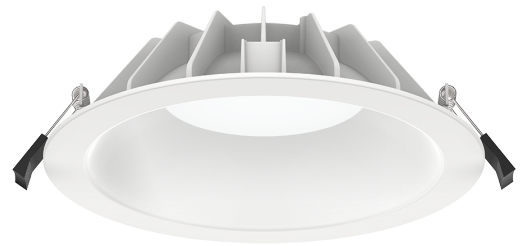

33W 3CCT LED DOWNLIGHT

VBLDL-218-1-CCT

Specifications

SKU	VBLDL-218-1-CCT
Luminaire efficacy	100 lm/W
EAN	9340994031354
Weight	0.65
Light Colour	3CCT
Wattage	33 W
Lumen output	2836, 3209, 3204 lm
IP rating	44
CRI	80
Beam Angle	90 Degrees
Trim colour	White
Cut out	205-215 mm
Diameter	228 mm
Height	63 mm
Lifespan	50000 Hours
Warranty	3 Years
Dimmable	Dimmable
Output current	850 mA
Constant current/voltage	Constant Current
Shatterproof	Shatterproof
Mounting type	Recessed
LED source	SMD
Material	Aluminum
Lamp Type	LED
Dimming	Triac-Dimming
Input voltage	200---240V-AC
Diffuser	Opal
Wiring method	Flex & Plug or Hardwire
Weatherproof	Weatherproof

Dimensional Drawings

Box Qty	6
Pallet Qty	336
Kelvin	3000K/4000K/5700K

Photometric information available upon request.