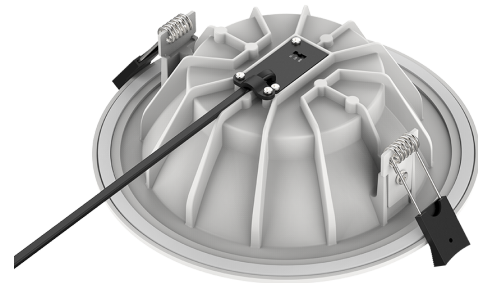

33W 3CCT LED DOWNLIGHT

VBLDL-218-1-CCT

Specifications

SKU	VBLDL-218-1-CCT
Luminaire efficacy	100 lm/W
EAN	9340994031354
Weight	0.65
Light Colour	3CCT
Wattage	33 W
Lumen output	2836, 3209, 3204 lm
IP rating	44
CRI	80
Beam Angle	90 Degrees
Trim colour	White
Cut out	205-215 mm
Diameter	228 mm
Height	63 mm
Lifespan	50000 Hours
Warranty	3 Years
Dimmable	Dimmable
Output current	850 mA
Constant current/voltage	Constant Current
Shatterproof	Shatterproof
Mounting type	Recessed
LED source	SMD
Material	Aluminum
Lamp Type	LED
Dimming	Triac-Dimming
Input voltage	200---240V-AC
Diffuser	Opal
Wiring method	Flex & Plug or Hardwire
Weatherproof	Weatherproof

Dimensional Drawings

Box Qty	6
Pallet Qty	336
Kelvin	3000K/4000K/5700K

Photometric information available upon request.