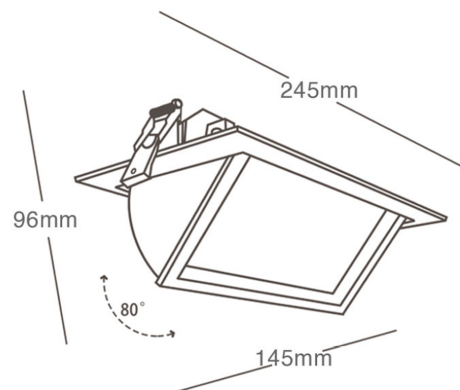

## Specifications

SKU	VBLDL-369-1-CCTPA
Luminaire efficacy	100LM/W lm/W
Wattage	40W/38W/34W/28W W
Lumen output	4000LM lm
IP rating	20
CRI	80
Beam Angle	100 Degrees
Trim colour	White
Cut out	215x125mm mm
Length	245 mm
Width	145 mm
Height	96 mm
Lifespan	40000 Hours
Warranty	5 Years
Dimmable	Non-Dimmable
Mounting type	Recessed
LED source	SMD
Material	ALUMINIUM
Lamp Type	LED
Input voltage	220-240V / 50Hz
Wiring method	Flex & Plug or Hardwire
Weatherproof	Non-weatherproof
Working temperature	-20 - 45degrees
Kelvin	3000K/4000K/6000K
Power Adjustable	Yes

## Dimensional Drawings

*Photometric information available upon request.*