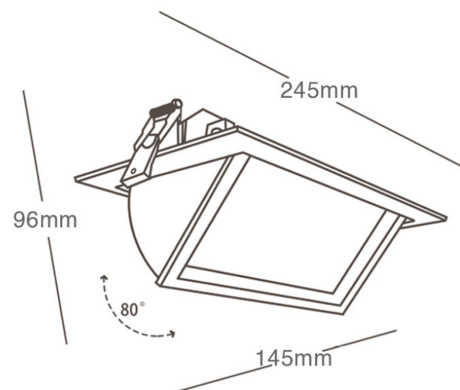

LED RECTANGULAR SHOPLIGHTER 40/38/34/28W 3CCT SWITCHABLE 3000/4000/6000K 215x125mm

VBLDL-369-1-CCTPA

Specifications

SKU	VBLDL-369-1-CCTPA
Luminaire efficacy	100LM/W lm/W
Wattage	40W/38W/34W/28W W
Lumen output	4000LM lm
IP rating	20
CRI	80
Beam Angle	100 Degrees
Trim colour	White
Cut out	215x125mm mm
Length	245 mm
Width	145 mm
Height	96 mm
Lifespan	40000 Hours
Warranty	5 Years
Dimmable	Non-Dimmable
Mounting type	Recessed
LED source	SMD
Material	ALUMINIUM
Lamp Type	LED
Input voltage	220-240V / 50Hz
Wiring method	Flex & Plug or Hardwire
Weatherproof	Non-weatherproof
Working temperature	-20 - 45degrees
Kelvin	3000K/4000K/6000K
Power Adjustable	Yes

Dimensional Drawings

Photometric information available upon request.