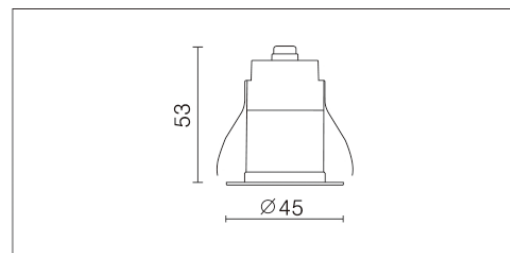

Photometric information available upon request.