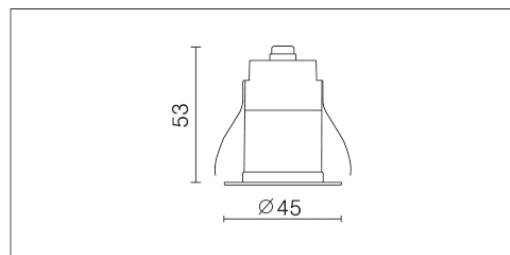

1-3W LED D/L 24DEG WHITE TRIM 3000K

VBLDL-370-1-30

Specifications

SKU	VBLDL-370-1-30
Luminaire efficacy	60 lm/W
EAN	9340994020938
Light Colour	Warm White
Wattage	3 W
Lumen output	180 lm
IP rating	44
CRI	80
Beam Angle	24 Degrees
Trim colour	White
Cut out	39 mm
Diameter	39 mm
Lifespan	50000 Hours
Warranty	3 Years
Mounting type	Recessed
LED source	Citizen
Accessories	Also available in black trim
Lamp Type	LED
Input voltage	700mA
Wiring method	Hardwire
Weatherproof	Indoor Use Only
Working temperature	-20°C ~ 45°C
Kelvin	3000K

Dimensional Drawings

Photometric information available upon request.