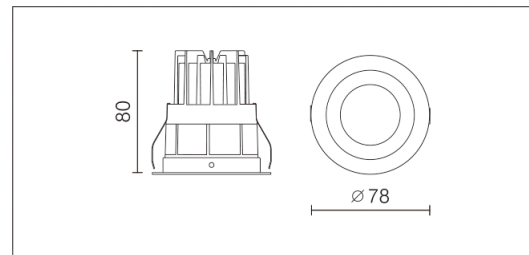

13W LED DOWNLIGHT 68MM CUTOUT 3K WHITE

VBLDL-372-1-30

Specifications

SKU	VBLDL-372-1-30
Luminaire efficacy	115 lm/W
EAN	9340994020921
Light Colour	Warm White
Wattage	13 W
Lumen output	1500 lm
IP rating	44
CRI	80
Beam Angle	40 Degrees
Trim colour	White
Cut out	68 mm
Diameter	78 mm
Lifespan	50000 Hours
Warranty	3 Years
Dimmable	Dimmable
Mounting type	Recessed
LED source	Citizen
Material	Aluminium
Accessories	Also available in Black Trim
Lamp Type	LED
Dimming	Triac Dimming
Input voltage	240 Volt AC 50HZ
Wiring method	Flex & Plug
Weatherproof	Indoor Use Only
Working temperature	-20°C ~ 45°C
Kelvin	3000K

Dimensional Drawings

Photometric information available upon request.