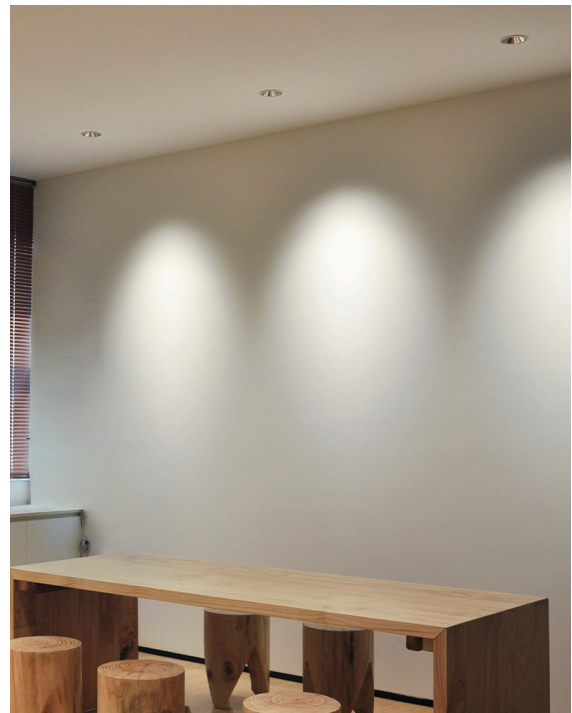

9W LED ADJUSTABLE DIM D/L WHT TRIM 50D 3000K CRI90 (D)

VBLDL-383-1-30

Vibe 9W LED Adjustable Dimmable Downlights are a highly functional commercial lighting solution, featuring a unique internal rotatable design and can be fitted with a range of accessories. Comes equipped with CITIZEN LED chips, a 50,000 hour lifespan and 5 year warranty.

Features & Benefits

- Architecturally designed fitting
- Unique internal rotatable design
- Equipped with CITIZEN LED chips
- Dimmable Tridonic driver suitable for most trailing edge and universal dimmers
- Can be fitted with a range of accessories
- Standard 50° Beam angle -15°, 24°, 36° optional
- Standard with white reflector (optional black, chrome and gold reflectors available)
- 50,000 hour lifespan
- 5 year warranty