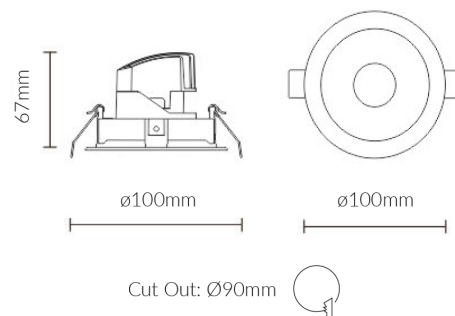

9W LED ADJUSTABLE DIM D/L WHT TRIM 50D 3000K CRI90 (D)

VBLDL-383-1-30

Specifications

SKU	VBLDL-383-1-30
Luminaire efficacy	100 lm/W
EAN	9340994409962
Light Colour	Warm White
Wattage	9 W
Lumen output	900 lm
IP rating	20
CRI	90
Beam Angle	50 Degrees
Trim colour	White
Cut out	90 mm
Diameter	100 mm
Lifespan	50000 Hours
Warranty	5 Years
Dimmable	Dimmable
Mounting type	Recessed
LED source	Citizen
Accessories	Also available in 4000K. Can accessorise with Black, Chrome or Gold Trim, and/or Honeycomb Lens.
Lamp Type	LED
Dimming	Triac Dimming
Input voltage	220V-265V AC 50hz
Wiring method	Flex & Plug or Hardwire
Weatherproof	Indoor Use Only
Working temperature	-20°C ~ 45°C
Kelvin	3000K

Dimensional Drawings

Photometric information available upon request.