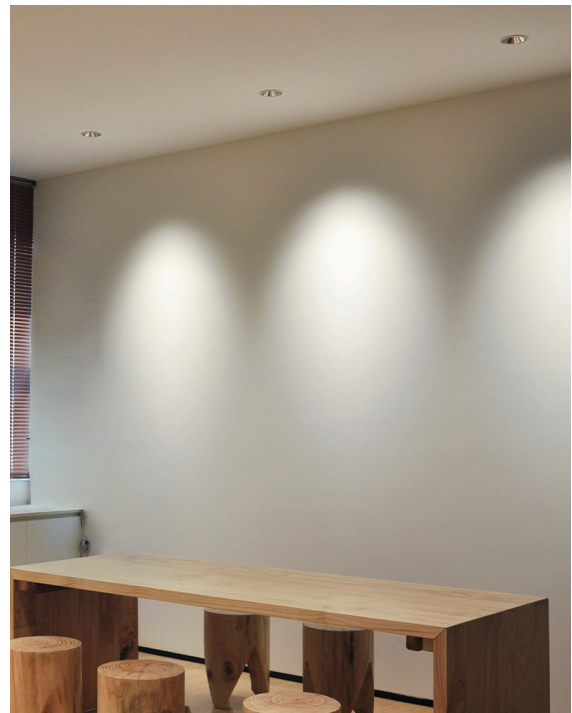

#### Features & Benefits

- Architecturally designed fitting
- Unique internal rotatable design
- Equipped with CITIZEN LED chips
- Dimmable Tridonic driver suitable for most trailing edge and universal dimmers
- Can be fitted with a range of accessories
- Standard 50° Beam angle -15°, 24°, 36° optional
- Standard with white reflector (optional black, chrome and gold reflectors available)
- 50,000 hour lifespan
- 5 year warranty