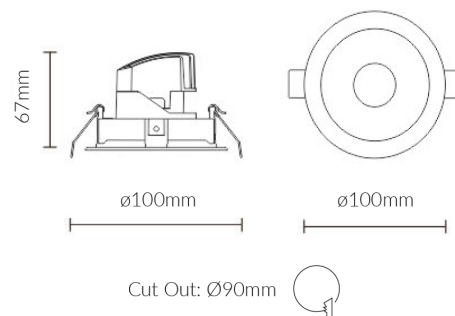

## Specifications

<b>SKU</b>	VBLDL-383-1-40
<b>Luminaire efficacy</b>	102 lm/W
<b>EAN</b>	9340994409986
<b>Light Colour</b>	Cool White
<b>Wattage</b>	9 W
<b>Lumen output</b>	918 lm
<b>IP rating</b>	20
<b>CRI</b>	90
<b>Beam Angle</b>	50 Degrees
<b>Trim colour</b>	White
<b>Cut out</b>	90 mm
<b>Diameter</b>	100 mm
<b>Lifespan</b>	50000 Hours
<b>Warranty</b>	5 Years
<b>Dimmable</b>	Dimmable
<b>Mounting type</b>	Recessed
<b>LED source</b>	Citizen
<b>Accessories</b>	Also available in 3000K. Can accessorise with Black, Chrome or Gold Trim, and/or Honeycomb Lens.
<b>Lamp Type</b>	LED
<b>Dimming</b>	Triac Dimming
<b>Input voltage</b>	220V-265V AC 50hz
<b>Wiring method</b>	Flex & Plug or Hardwire
<b>Weatherproof</b>	Indoor Use Only
<b>Working temperature</b>	-20°C ~ 45°C
<b>Kelvin</b>	4000K

## Dimensional Drawings

Photometric information available upon request.