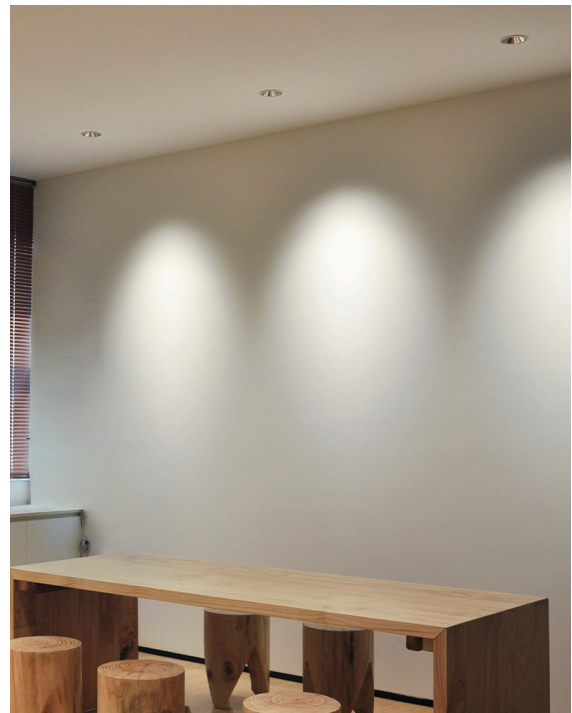

#### Features & Benefits

- Architecturally designed fitting • Unique internal rotatable design • Equipped with CITIZEN LED chips
- Dimmable Tridonic driver suitable for most trailing edge and universal dimmers
- Can be fitted with a range of accessories
- Standard 50° Beam angle -15°, 24°, 36° optional
- Standard with white reflector (optional black, chrome and gold reflectors available)
- 50,000 hour lifespan
- 5 year warranty