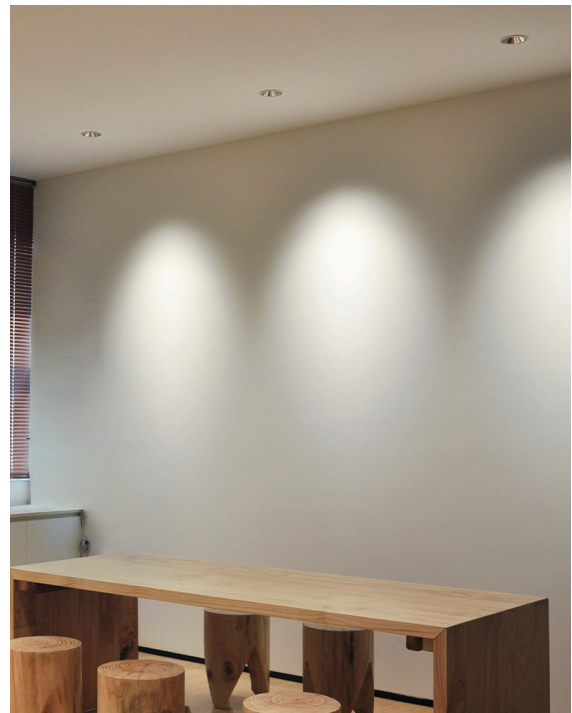

380 Series

VBLDL-383-4-40

Highly functional commercial lighting solution, featuring a unique internal rotatable design and can be fitted with a range of accessories. Comes equipped with CITIZEN LED chips, a 50,000 hour lifespan and 5 year warranty.

Features & Benefits

- Architecturally designed fitting
- Unique internal rotatable design
- Equipped with CITIZEN LED chips
- Dimmable Tridonic driver suitable for most trailing edge and universal dimmers
- Can be fitted with a range of accessories
- Standard 50° Beam angle -15°, 24°, 36° optional
- Standard with white reflector (optional black, chrome and gold reflectors available)
- 50,000 hour lifespan
- 5 year warranty