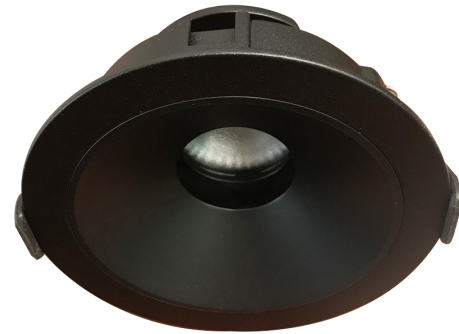

380 Series

VBLDL-383-4-40

Highly functional commercial lighting solution, featuring a unique internal rotatable design and can be fitted with a range of accessories. Comes equipped with CITIZEN LED chips, a 50,000 hour lifespan and 5 year warranty.

Features & Benefits

- Architecturally designed fitting
- Unique internal rotatable design
- Equipped with CITIZEN LED chips
- Dimmable Tridonic driver suitable for most trailing edge and universal dimmers
- Can be fitted with a range of accessories
- Standard 50° Beam angle -15°, 24°, 36° optional
- Standard with white reflector (optional black, chrome and gold reflectors available)
- 50,000 hour lifespan
- 5 year warranty

Specifications

SKU	VBLDL-383-4-40
Luminaire efficacy	102
EAN	9340994016467
Light Colour	Cool White
Wattage	9
Lumen output	918
IP rating	20
CRI	90
Beam Angle	50
Trim colour	Black
Cut out	90
Diameter	100
Lifespan	50000
Warranty	5
Dimmable	Dimmable
Mounting type	Recessed
LED source	Citizen
Accessories	Also available in 3000K. Can accessorise with Black, Chrome or Gold Trim, and/or Honeycomb Lens.
Lamp Type	LED
Dimming	Triac Dimming
Input voltage	220V-265V AC 50hz
Wiring method	Flex & Plug or Hardwire
Weatherproof	Indoor Use Only
Working temperature	-20°C ~ 45°C
Kelvin	4000K