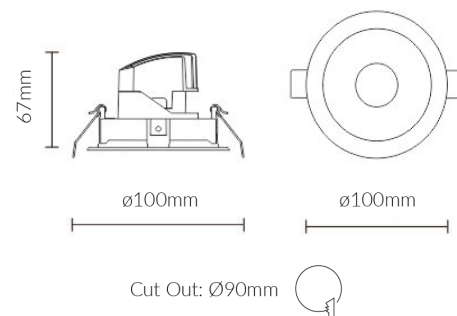

Features & Benefits

- Architecturally designed fitting
- Unique internal rotatable design
- Equipped with CITIZEN LED chips
- Dimmable Tridonic driver suitable for most trailing edge and universal dimmers
- Can be fitted with a range of accessories
- Standard 50° Beam angle -15°, 24°, 36° optional
- Standard with white reflector (optional black, chrome and gold reflectors available)
- 50,000 hour lifespan
- 5 year warranty

Specifications

SKU	VBLDL-383-4-40
Luminaire efficacy	102
EAN	9340994016467
Light Colour	Cool White
Wattage	9
Lumen output	918
IP rating	20
CRI	90
Beam Angle	50
Trim colour	Black
Cut out	90
Diameter	100
Lifespan	50000
Warranty	5
Dimmable	Dimmable
Mounting type	Recessed
LED source	Citizen
Accessories	Also available in 3000K. Can accessorise with Black, Chrome or Gold Trim, and/or Honeycomb Lens.
Lamp Type	LED
Dimming	Triac Dimming
Input voltage	220V-265V AC 50hz
Wiring method	Flex & Plug or Hardwire
Weatherproof	Indoor Use Only
Working temperature	-20°C ~ 45°C
Kelvin	4000K

Dimensional Drawings

Photometric information available upon request.