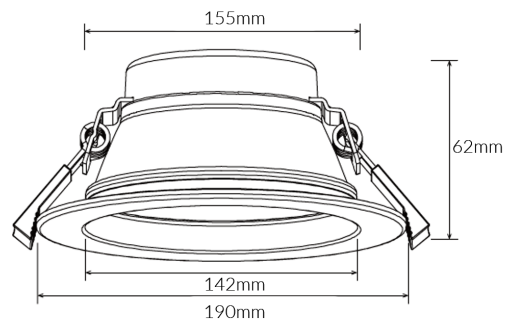

POWER ADJUSTABLE 3CCT LED DOWNLIGHT

VBLDL-438-1-CCT

Specifications

SKU	VBLDL-438-1-CCT
Luminaire efficacy	122 lm/W
EAN	9340994031965
Weight	0.45
Light Colour	3CCT
Wattage	25W/20W W
Lumen output	3050/2400 lm
IP rating	54
CRI	80
Beam Angle	100 Degrees
Trim colour	White
Cut out	160-170 mm
Diameter	190 mm
Height	62 mm
Lifespan	50000 Hours
Warranty	3 Years
Dimmable	Dimmable
Mounting type	Recessed
LED source	SMD
Material	ALUMINIUM
Lamp Type	LED
Dimming	Triac Dimmable
Input voltage	220-240V AC 50Hz
Wiring method	Flex & Plug
Weatherproof	Indoor Use Only
Working temperature	-20°C~45°C
Box Qty	12
Kelvin	3000K/4000K/5700K
Power Adjustable	Yes

Dimensional Drawings

Photometric information available upon request.