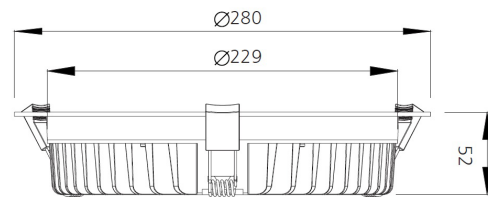

30W LED DOWNLIGHT 230-260MM CUTOUT 3CCT SWITCHABLE TRIAC DIM

VBLDL-530-1-CCT

Specifications

SKU	VBLDL-530-1-CCT
Luminaire efficacy	94 lm/W
EAN	9340994030784
Weight	1.6
Light Colour	3CCT
Wattage	30 W
Lumen output	2820 lm
IP rating	44
IK Rating	08
CRI	80
Beam Angle	90 Degrees
Trim colour	White
Cut out	230-260 mm
Diameter	280 mm
Height	52 mm
Lifespan	50000 Hours
Warranty	3 Years
Dimmable	Dimmable
Output current	700 mA
Constant current/voltage	Constant Current
Mounting type	Recessed
LED source	SMD
Material	ALUMINUM
Lamp Type	LED
Dimming	Triac Dimming
Input voltage	220V-240V AC 50HZ
Diffuser	Frosted
Wiring method	Flex & Plug
Weatherproof	Indoor Use Only
Working temperature	-20~45
Box Qty	10
Kelvin	3000/4000/5700K

Dimensional Drawings

Photometric information available upon request.