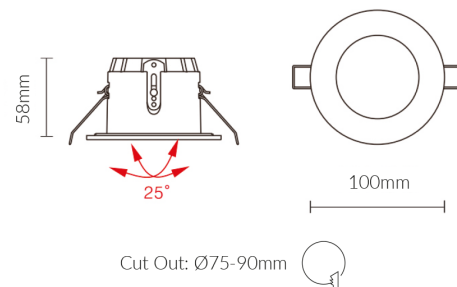

Features & Benefits

- Waterproof design - IP65 (Face only)
- Equipped with high colour rendering CITIZEN COB LED chips
- 25° adjustable gimbal design
- Standard 50° Beam angle -15°, 24°, 36° optional
- Optional honeycomb lens for low glare lighting
- Dimmable with most trailing edge dimmers
- 50,000 hour lifespan
- 5 year warranty

Specifications

SKU	VBLDL-593-1-30
Luminaire efficacy	116 lm/W
EAN	9340994017426
Light Colour	Warm White
Wattage	6 W
Lumen output	700 lm
IP rating	65
CRI	90
Beam Angle	50 Degrees
Trim colour	White
Cut out	75mm-90mm mm
Diameter	100 mm
Width	58 mm
Lifespan	50000 Hours
Warranty	5 Years
Dimmable	Dimmable
Mounting type	Recessed
LED source	Citizen
Material	Aluminium
Accessories	Available in 3000K. Optional 15°, 24°, 36° reflector available. Honeycomb Lens available.
Lamp Type	LED
Dimming	Triac Dimming
Input voltage	220V-265V AC 50hz
Wiring method	Flex & Plug or Hardwire
Weatherproof	Weatherproof
Working temperature	-20°C ~ 45°C

Dimensional Drawings

Photometric information available upon request.