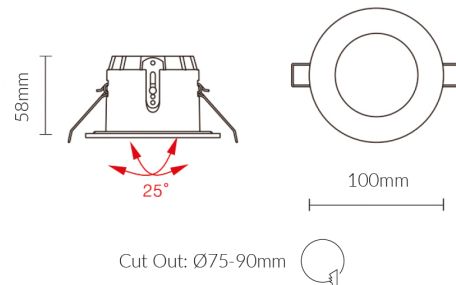

LED downlight 6W 700LM 4K IP65 (front) WHT TRM (D)

VBLDL-593-1-40

Specifications

SKU	VBLDL-593-1-40
Luminaire efficacy	122 lm/W
EAN	9340994017433
Light Colour	Cool White
Wattage	6 W
Lumen output	734 lm
IP rating	65
CRI	90
Beam Angle	50 Degrees
Trim colour	White
Cut out	75-90 mm
Diameter	100 mm
Lifespan	50000 Hours
Warranty	5 Years
Dimmable	Dimmable
Mounting type	Recessed
LED source	Citizen
Material	Aluminium
Accessories	Available in 3000K. Optional 15°, 24°, 36° reflector available. Honeycomb Lens available.
Lamp Type	LED
Dimming	Triac Dimming
Input voltage	220V-265V AC 50hz
Wiring method	Flex & Plug or Hardwire
Weatherproof	Weatherproof
Working temperature	-20°C ~ 45°C
Kelvin	4000K

Dimensional Drawings

Photometric information available upon request.