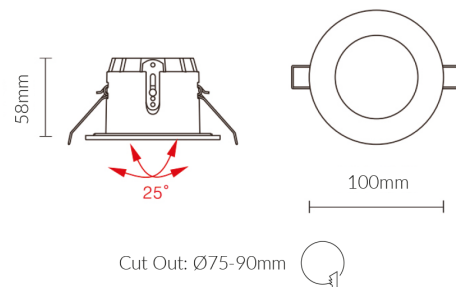

Features & Benefits

- Waterproof design - IP65 (Face only)
- Equipped with high colour rendering CITIZEN COB LED chips
- 25° adjustable gimbal design
- Standard 50° Beam angle -15°, 24°, 36° optional
- Optional honeycomb lens for low glare lighting
- Dimmable with most trailing edge dimmers
- 50,000 hour lifespan
- 5 year warranty

Specifications

SKU	VBLDL-593-4-30
Luminaire efficacy	116 lm/W
EAN	9340994017440
Light Colour	Warm White
Wattage	6 W
Lumen output	700 lm
IP rating	65
CRI	90
Beam Angle	50 Degrees
Trim colour	Black
Cut out	75-90 mm
Diameter	100 mm
Lifespan	50000 Hours
Warranty	5 Years
Dimmable	Dimmable
Mounting type	Recessed
LED source	Citizen
Material	Aluminium
Accessories	Available in 4000K. Optional 15°, 24°, 36° reflector available. Honeycomb Lens available.
Lamp Type	LED
Dimming	Triac Dimming
Input voltage	220V-265V AC 50hz
Wiring method	Flex & Plug or Hardwire
Weatherproof	Weatherproof
Working temperature	-20°C ~ 45°C
Kelvin	3000K

Dimensional Drawings

Photometric information available upon request.