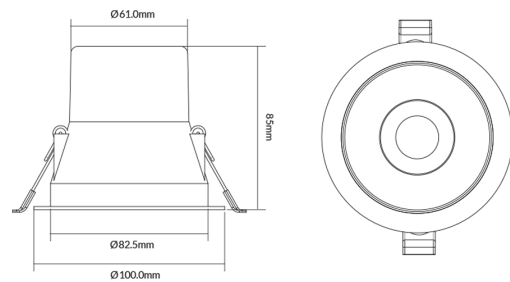

## Specifications

SKU	VBLDL-800-1-CCT
Luminaire efficacy	88 lm/W
EAN	9340994027791
Light Colour	3CCT
Wattage	9 W
Lumen output	800 lm
IP rating	54
CRI	80
Beam Angle	60 Degrees
Trim colour	White
Cut out	90 mm
Diameter	100 mm
Lifespan	50000 Hours
Warranty	3 Years
Dimmable	Dimmable
Constant current/voltage	Constant Current
Mounting type	Recessed
LED source	SMD
Material	Plastic and Aluminium
Lamp Type	LED
Dimming	Triac Dimming
Input voltage	220V-240V AC 50HZ
Wiring method	Flex & Plug
Weatherproof	Indoor Use Only
Working temperature	-20°C ~ 45°C
Box Qty	45
Pallet Qty	1080
Kelvin	300K, 4000K, 5000K

## Dimensional Drawings

Photometric information available upon request.