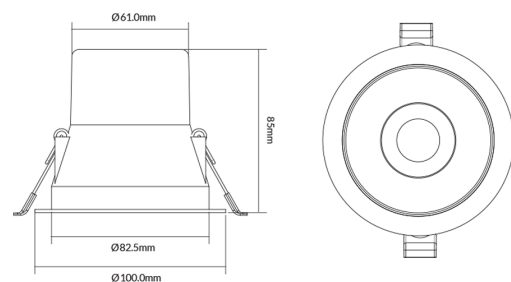

9W LED DOWNLIGHT 90MM 60D 3CCT DIM 800LM 3K/4K/5K IP54

VBLDL-800-4-CCT

Specifications

SKU	VBLDL-800-4-CCT
Luminaire efficacy	88 lm/W
EAN	9340994027807
Light Colour	3CCT
Wattage	9 W
Lumen output	800 lm
IP rating	54
CRI	80
Beam Angle	60 Degrees
Trim colour	Black
Cut out	90 mm
Diameter	100 mm
Lifespan	30000 Hours
Warranty	3 Years
Dimmable	Dimmable
Constant current/voltage	Constant Current
Mounting type	Recessed
LED source	SMD
Material	Plastic and Aluminium
Lamp Type	LED
Dimming	Triac Dimming
Input voltage	220V-240V AC 50HZ
Wiring method	Flex & Plug
Weatherproof	Indoor Use Only
Working temperature	-20°C ~ 45°C
Box Qty	45
Kelvin	300K, 4000K, 5000K

Dimensional Drawings

Photometric information available upon request.