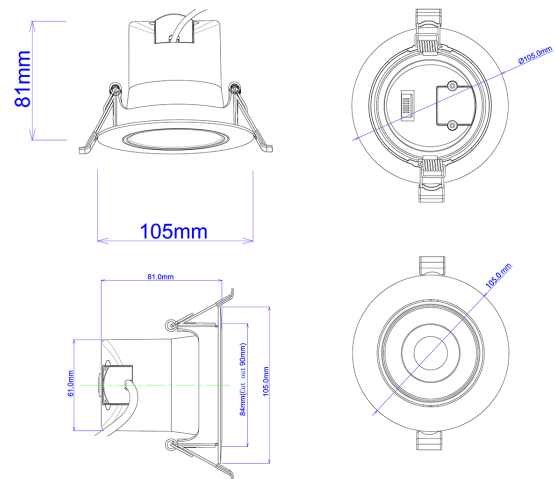

9W LED 3CCT GIMBAL DOWNLIGHT

VBLDL-810-1-CCT

Specifications

SKU	VBLDL-810-1-CCT
Luminaire efficacy	88 lm/W
EAN	9340994029191
Light Colour	3CCT
Wattage	9 W
Lumen output	800 lm
IP rating	20
CRI	80
Beam Angle	60 Degrees
Trim colour	White
Cut out	90 mm
Diameter	100 mm
Height	85 mm
Lifespan	50,000 Hours
Warranty	3 Years
Dimmable	Dimmable
Constant current/voltage	Constant Current
Mounting type	Recessed
LED source	SMD
Material	Plastic & Aluminum
Accessories	Gimbal Face
Lamp Type	LED
Input voltage	220V-240V AC 50HZ
Wiring method	Flex & Plug
Weatherproof	Indoor Use Only
Working temperature	-20°C ~ 45°C
Box Qty	45
Kelvin	3000K/4000K/5000K

Dimensional Drawings

Photometric information available upon request.