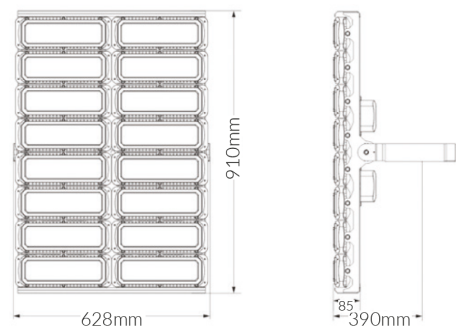

HP-MOD Series

VBLFL-1200W-4-50

Specifications

SKU	VBLFL-1200W-4-50
Luminaire efficacy	118 lm/W
EAN	9340994409016
Light Colour	Natural White
Wattage	1200 W
Lumen output	148000 lm
IP rating	65
IK Rating	10
CRI	80
Beam Angle	25 Degrees
Length	910 mm
Width	628 mm
Height	85 mm
Lifespan	50000 Hours
Warranty	5 Years
Shatterproof	Shatterproof
LED source	Osram Olson
Material	Die-casting Aluminium, PC Lens
Accessories	Different beam angles available
Lamp Type	LED
Input voltage	100V - 240V AC
Wiring method	Hardwire
Weatherproof	Weatherproof
Working temperature	-20°C ~ 50°C
Box Qty	1

Dimensional Drawings

Photometric information available upon request.