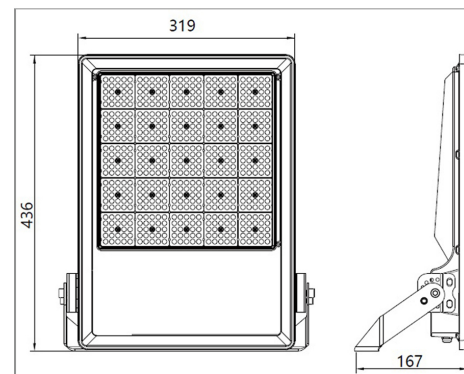

LED FLOODLIGHT 300/240/180W SWITCHABLE 4K RA80 0-10V 20KV SURGE PROTECTION

VBLFL-300W-4-4KPA

Specifications

SKU	VBLFL-300W-4-4KPA
Luminaire efficacy	160LM/W Im/W
Weight	4.8
Light Colour	COOL WHITE
Wattage	300/240/180W W
Lumen output	48000/38400/28800LM Im
IP rating	65
IK Rating	08
CRI	80
Beam Angle	110 Degrees
Trim colour	Black
Length	319 mm
Width	167 mm
Height	436 mm
Lifespan	50000 Hours
Warranty	5 Years
Dimmable	Dimmable
Mounting type	Surface
LED source	SMD
Material	ALUMINIUM
Lamp Type	LED
Dimming	0-10V
Input voltage	220-240V / 50Hz
Wiring method	Flex & Plug or Hardwire
Weatherproof	Weatherproof
Working temperature	-20-45 Degrees
Box Qty	1
Kelvin	4000K
Power Adjustable	Yes

Dimensional Drawings

Photometric information available upon request.