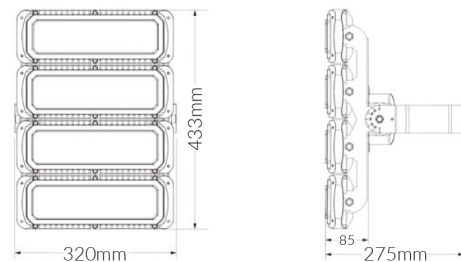

HP-MOD Series

VBLFL-300W-4-50

Specifications

SKU	VBLFL-300W-4-50
Luminaire efficacy	123 lm/W
EAN	9340994408972
Light Colour	Natural White
Wattage	300 W
Lumen output	37500 lm
IP rating	65
IK Rating	10
CRI	80
Beam Angle	90 Degrees
Length	433 mm
Width	320 mm
Height	85 mm
Lifespan	50000 Hours
Warranty	5 Years
Shatterproof	Shatterproof
LED source	Philips
Material	Die-Cast Aluminium, PC Lens
Accessories	Different beam angles available
Lamp Type	LED
Input voltage	100V - 240V AC
Wiring method	Hardwire
Weatherproof	Weatherproof
Working temperature	-20°C ~ 50°C
Box Qty	1

Dimensional Drawings

Photometric information available upon request.